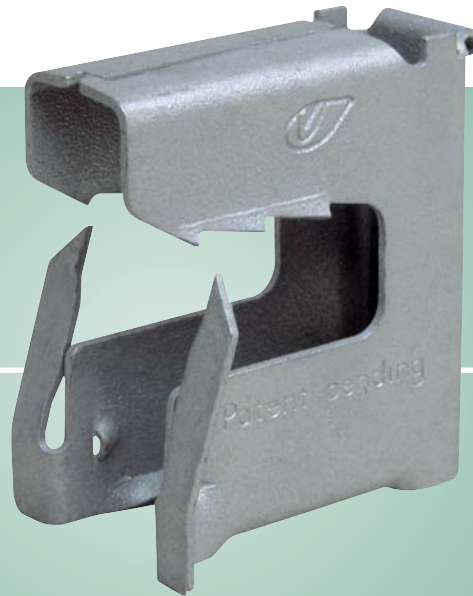

BISCLIPS® Tiger

The innovative clip

*For threaded rod
(vertical)*

*For threaded rod
(horizontal)*

For steel cable

For S-hook

*For wood screw
(with BISCLIPS® ICP Clip)*

For cable tie

Multifunctional with several connection possibilities

- Hammer-on clip for suspensions to treated steel girders
- For fixing of electrical pipe, cable, conduit, etc.
- BISCLIPS® ICP Clip included for fixings with wood screw
- No drilling or welding required
- Efficient and easy to use!

BISCLIPS® Tiger

The innovative clip

Fixing examples

*Certified performance on a 6 mm girder with axial traction of a threaded rod M6: 1.200 N (safety margin 4:1) - test report CSTB - ED / 05-022.

CSTB

Application

Place the BISCLIPS® Tiger Beam Clip on the girder and tap it with a hammer or push it by hand. For static loads, single use and non-relocatable. Beware: not suitable for inverted use.

Technical characteristics