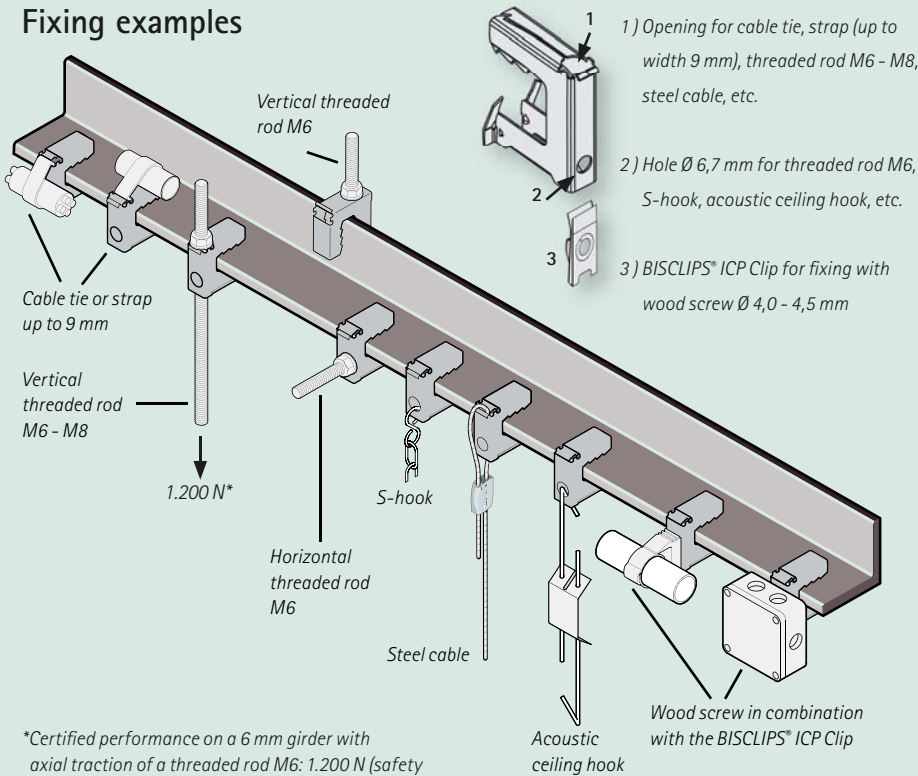

BISCLIPS® Tiger

The innovative clip

*For threaded rod
(vertical)*

*For threaded rod
(horizontal)*

For steel cable

For S-hook

*For wood screw
(with BISCLIPS® ICP Clip)*

For cable tie

Multifunctional with several connection possibilities

- Hammer-on clip for suspensions to treated steel girders
- For fixing of electrical pipe, cable, conduit, etc.
- BISCLIPS® ICP Clip included for fixings with wood screw
- No drilling or welding required
- Efficient and easy to use!

BISCLIPS® Tiger

The innovative clip

Fixing examples

*Certified performance on a 6 mm girder with axial traction of a threaded rod M6: 1.200 N (safety margin 4:1) - test report CSTB - ED / 05-022.

CSTB

Application

Place the BISCLIPS® Tiger Beam Clip on the girder and tap it with a hammer or push it by hand. For static loads, single use and non-relocatable. Beware: not suitable for inverted use.

Technical characteristics