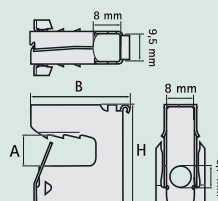

BISCLIPS® Tiger

The innovative clip

Fixing examples

*Certified performance on a 6 mm girder with axial traction of a threaded rod M6: 1.200 N (safety margin 4:1) - test report CSTB - ED / 05-022.

CSTB

Application

Place the BISCLIPS® Tiger Beam Clip on the girder and tap it with a hammer or push it by hand. For static loads, single use and non-relocatable. Beware: not suitable for inverted use.

Technical characteristics

- Material: tempered steel 1.0332
- Surface treatment: Magni® coated, 2 layers (600 hours resistant to salt spray), suitable for outdoor use

Part No.	Code	A (mm)	B (mm)	H (mm)	Crtn	Box
5189 0 008	TIGER 8B	2 - 8	30	30	10**	100
5180 3 208	TIGER 8R	2 - 8	30	30	25	250
5180 5 208	TIGER 8	2 - 8	30	30	100	500
5189 0 016	TIGER 16B	8 - 16	32	38	10**	100
5180 3 216	TIGER 16R	8 - 16	32	38	25	250
5180 5 216	TIGER 16	8 - 16	32	38	100	500
5189 0 024	TIGER 24B	16 - 24	42	48	10**	100
5180 2 224	TIGER 24R	16 - 24	42	48	20	200
5180 4 224	TIGER 24	16 - 24	42	48	50	500

**Bag

The Netherlands Scandinavia - Finland

Walraven B.V.
P.O. Box 15
3640 AA Mijdrecht (NL)
Tel. +31 (0)297 23 30 00
Fax +31 (0)297 23 30 99
info@walraven.com

United Kingdom Ireland

Walraven Ltd.
Thorpe Way, Banbury (GB)
Oxon, OX16 4UU
Tel. +44 (0)1295 75 34 00
Fax +44 (0)1295 75 34 28
sales.banbury@walraven.com

Germany

Austria - Switzerland - South East Europe - Russia

BIS Walraven GmbH
Postfach 125128
95425 Bayreuth (DE)
Tel. +49 (0)921 75 60 0
Fax +49 (0)921 75 60 111
info@bis-walraven.de

Other countries

Walraven International

P.O. Box 15
3640 AA Mijdrecht (NL)
Tel. +31 (0)297 23 30 00
Fax +31 (0)297 28 64 09
export@walraven.com

Walraven Group

Mijdrecht (NL) · Tienen (BE) · Bayreuth (DE)
Grenoble (FR) · Banbury (GB) · Madrid (ES)
Mladá Boleslav (CZ) · Kraków (PL) · Kyiv (UA)
Wixom - Detroit (US)

www.walraven.com

Your wholesaler: