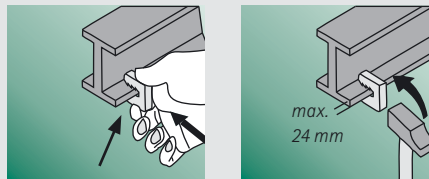

Multifunctional with several connection possibilities

- Hammer-on clip for suspensions to treated steel girders
- For fixing of electrical pipe, cable, conduit, etc.
- BISCLIPS® ICP Clip included for fixings with wood screw
- No drilling or welding required
- Efficient and easy to use!

BISCLIPS® Tiger

The innovative clip

Fixing examples

*Certified performance on a 6 mm girder with axial traction of a threaded rod M6: 1.200 N (safety margin 4:1) - test report CSTB - ED / 05-022.

CSTB

Application

Place the BISCLIPS® Tiger Beam Clip on the girder and tap it with a hammer or push it by hand. For static loads, single use and non-relocatable. Beware: not suitable for inverted use.

Technical characteristics